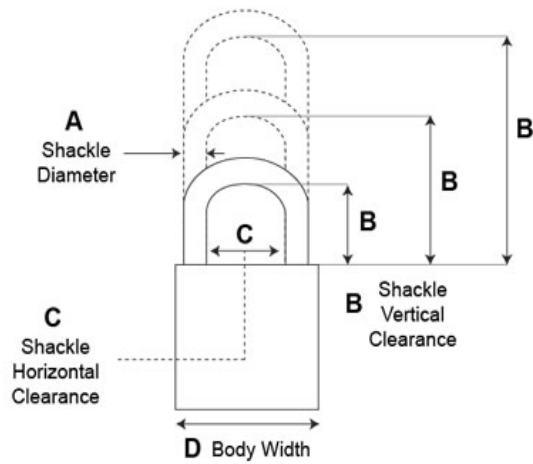

General Purpose (Classic) Padlocks, Series 0

Model - 001

- 4 Pin Tumbler Mechanism
- 1-1/8" Solid Brass Body
- **Shackle:** Brass
- **Shackle Diameter:** 3/16"
- **Vertical Clearance:** 5/8"
- **Horizontal Clearance:** 5/8"