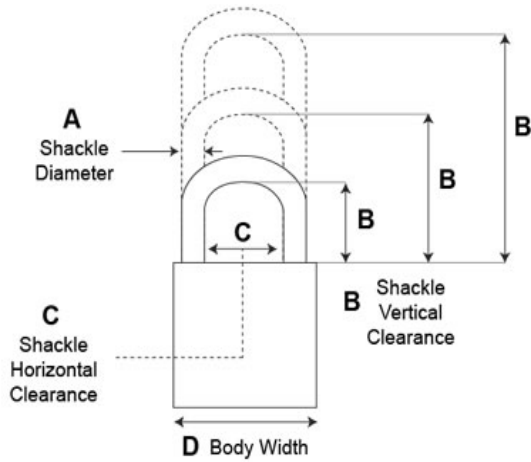

General Purpose (Classic) Padlocks, Series O

**Model - 021**

- 4 Pin Tumbler Mechanism
- 1-1/8" Solid Brass Body
- **Shackle:** Brass
- **Shackle Diameter:** 3/16"
- **Vertical Clearance:** 1"
- **Horizontal Clearance:** 5/8"