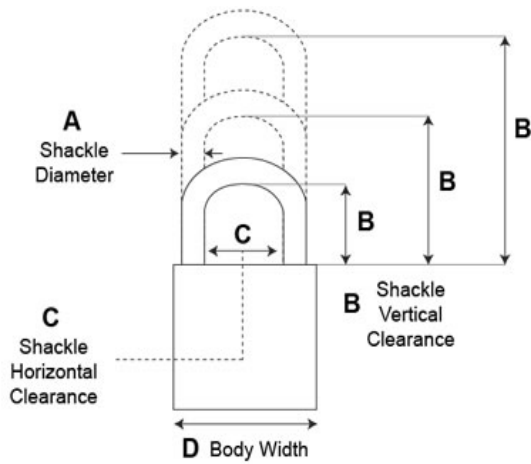

General Purpose (Classic) Padlocks, Series 0

Model - 061

- 4 Pin Tumbler Mechanism
- 1-1/8" Solid Brass Body
- **Shackle:** Brass
- **Shackle Diameter:** 3/16"
- **Vertical Clearance:** 2"
- **Horizontal Clearance:** 5/8"