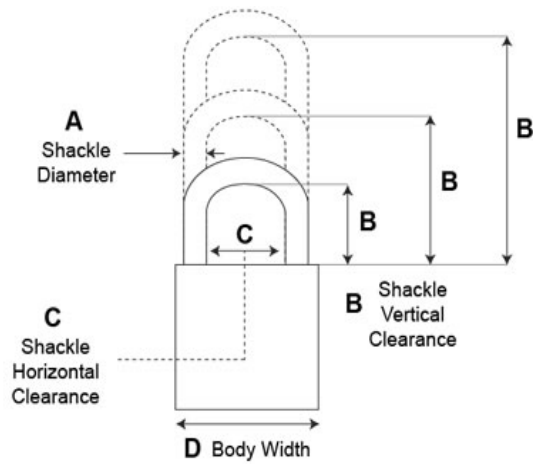

General Purpose (Classic) Padlocks, Series 1

Model - 111

- 5 Pin Tumbler Mechanism (6 pin available)
- 38.1mm Solid Brass Body
- **Shackle:** Brass
- **Shackle Diameter:** 6.35mm
- **Vertical Clearance:** 22.23mm
- **Horizontal Clearance:** 20.64mm