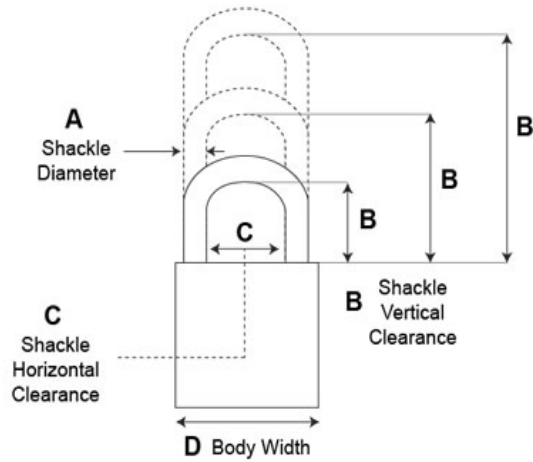

#### Model - 111

- 5 Pin Tumbler Mechanism
- 1-1/2" Solid Brass Body
- **Shackle:** Brass
- **Shackle Diameter:** 1/4"
- **Vertical Clearance:** 7/8"
- **Horizontal Clearance:** 13/16"