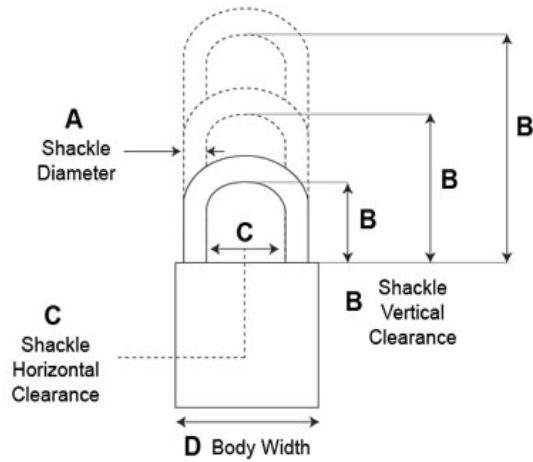

General Purpose (Classic) Padlocks, Series 1

Model - 112

- 5 Pin Tumbler Mechanism
- 1-1/2" Solid Brass Body
- **Shackle:** Steel
- **Shackle Diameter:** 1/4"
- **Vertical Clearance:** 7/8"
- **Horizontal Clearance:** 13/16"