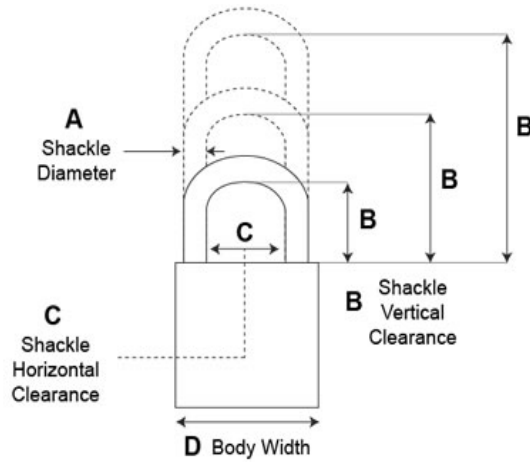

General Purpose (Classic) Padlocks, Series 1

Model - 141

- 5 Pin Tumbler Mechanism (6 pin available)
- 38.1mm Solid Brass Body
- **Shackle:** Brass
- **Shackle Diameter:** 6.35mm
- **Vertical Clearance:** 38.1mm
- **Horizontal Clearance:** 20.64mm