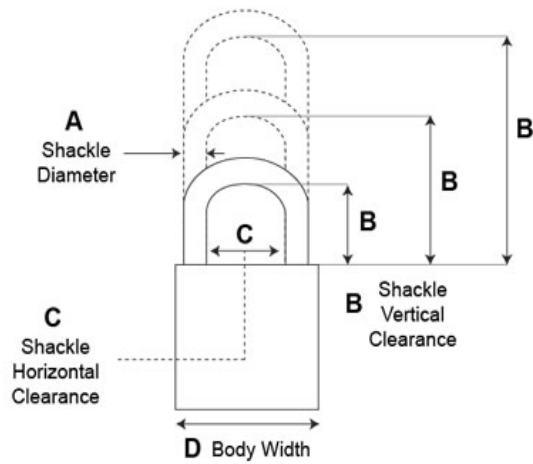

General Purpose (Classic) Padlocks, Series 1

Model - 141

- 5 Pin Tumbler Mechanism
- 1-1/2" Solid Brass Body
- **Shackle:** Brass
- **Shackle Diameter:** 1/4"
- **Vertical Clearance:** 1-1/2"
- **Horizontal Clearance:** 13/16"