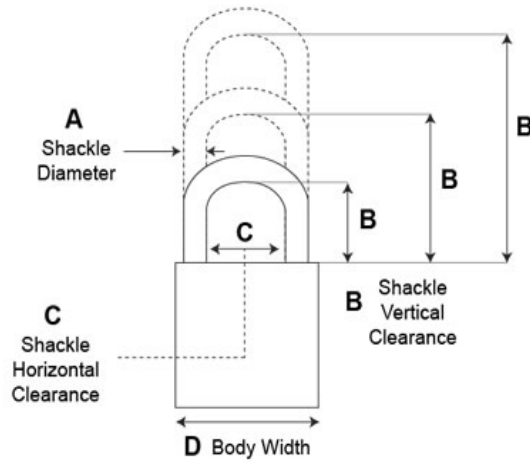

General Purpose (Classic) Padlocks, Series 1

Model - 142

- 5 Pin Tumbler Mechanism (6 pin available)
- 38.1mm Solid Brass Body
- **Shackle:** Hardened Steel
- **Shackle Diameter:** 6.35mm
- **Vertical Clearance:** 38.1mm
- **Horizontal Clearance:** 20.64mm