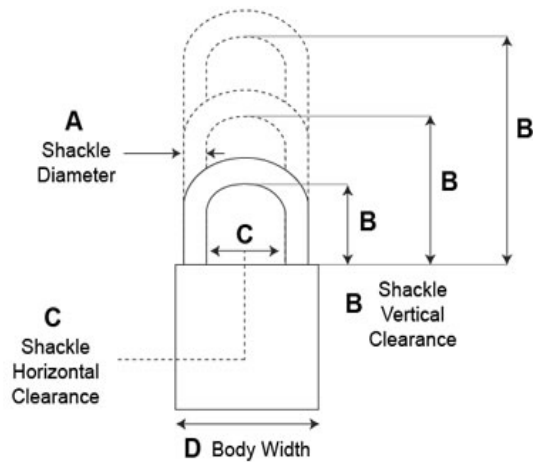

#### Model - 142

- 5 Pin Tumbler Mechanism
- 1-1/2" Solid Brass Body
- **Shackle:** Steel
- **Shackle Diameter:** 1/4"
- **Vertical Clearance:** 1-1/2"
- **Horizontal Clearance:** 13/16"