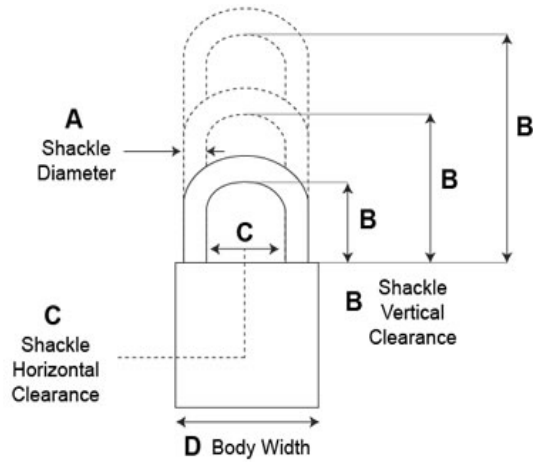

General Purpose (Classic) Padlocks, Series 1

Model - 161

- 5 Pin Tumbler Mechanism (6 pin available)
- 38.1mm Solid Brass Body
- **Shackle:** Brass
- **Shackle Diameter:** 6.35mm
- **Vertical Clearance:** 50.8mm
- **Horizontal Clearance:** 20.64mm