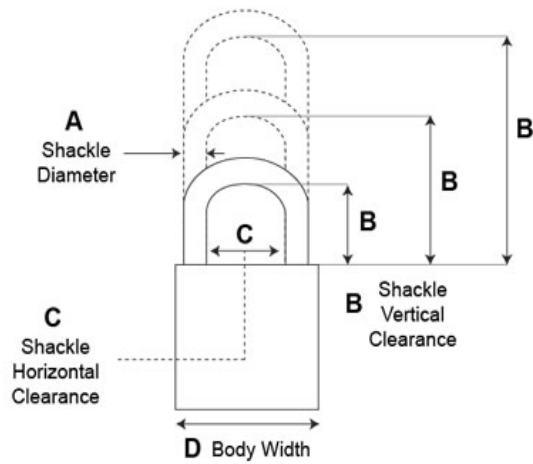

### Model - 161

- 5 Pin Tumbler Mechanism
- 1-1/2" Solid Brass Body
- **Shackle:** Brass
- **Shackle Diameter:** 1/4"
- **Vertical Clearance:** 2"
- **Horizontal Clearance:** 13/16"