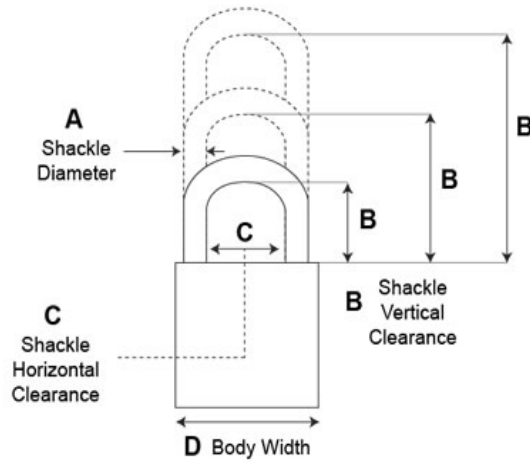

### Model - 162

- 5 Pin Tumbler Mechanism (6 pin available)
- 38.1mm Solid Brass Body
- **Shackle:** Hardened Steel
- **Shackle Diameter:** 6.35mm
- **Vertical Clearance:** 50.8mm
- **Horizontal Clearance:** 20.64mm