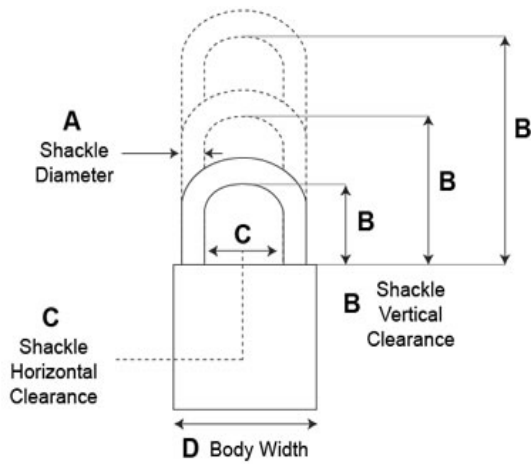

General Purpose (Classic) Padlocks, Series 1

Model - 162

- 5 Pin Tumbler Mechanism
- 1-1/2" Solid Brass Body
- **Shackle:** Hardened Steel
- **Shackle Diameter:** 1/4"
- **Vertical Clearance:** 2"
- **Horizontal Clearance:** 13/16"