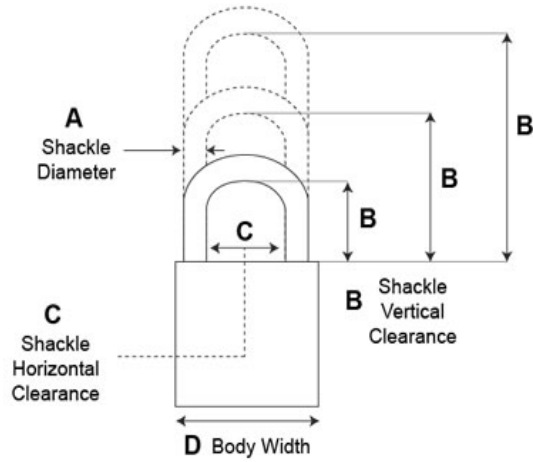

Padlocks That Stand the Test of Time

General Purpose (Classic) Padlocks, Series 1

Model - 172

- 5 Pin Tumbler Mechanism (6 pin available)
- 38.1mm Solid Brass Body
- **Shackle:** Hardened Steel
- **Shackle Diameter:** 6.35mm
- **Vertical Clearance:** 76.2mm
- **Horizontal Clearance:** 20.64mm