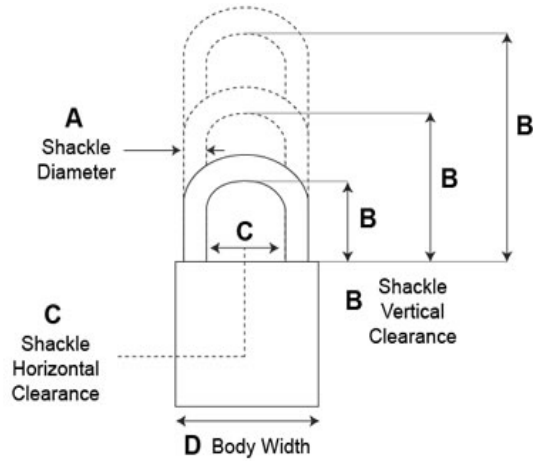

#### Model - 172

- 5 Pin Tumbler Mechanism
- 1-1/2" Solid Brass Body
- **Shackle:** Hardened Steel
- **Shackle Diameter:** 1/4"
- **Vertical Clearance:** 3"
- **Horizontal Clearance:** 13/16"