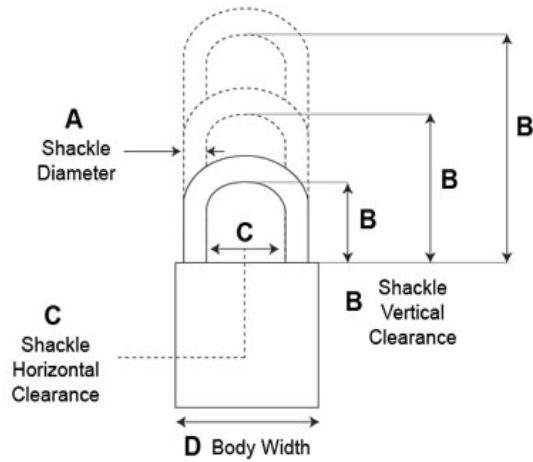

General Purpose (Classic) Padlocks, Series 1

Model - 181

- 5 Pin Tumbler Mechanism
- 1-1/2" Solid Brass Body
- **Shackle:** Brass
- **Shackle Diameter:** 1/4"
- **Vertical Clearance:** 4"
- **Horizontal Clearance:** 13/16"