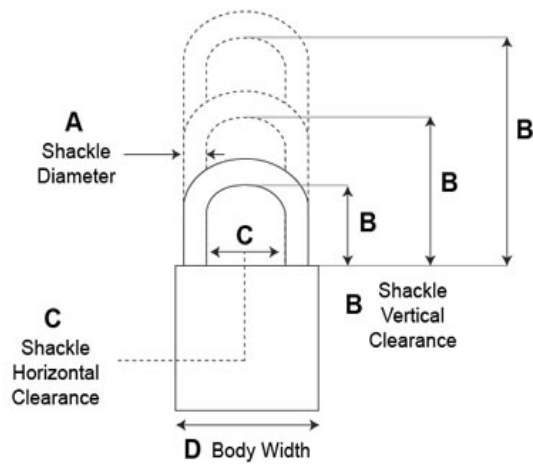

General Purpose (Classic) Padlocks, Series 1

Model - 182

- 5 Pin Tumbler Mechanism (6 pin available)
- 38.1mm Solid Brass Body
- **Shackle:** Hardened Steel
- **Shackle Diameter:** 6.35mm
- **Vertical Clearance:** 101.6mm
- **Horizontal Clearance:** 20.64mm