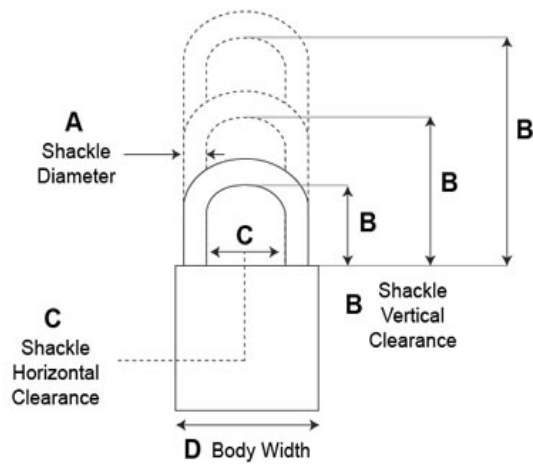

General Purpose (Classic) Padlocks, Series 1

Model - 182

- 5 Pin Tumbler Mechanism
- 1-1/2" Solid Brass Body
- **Shackle:** Hardened Steel
- **Shackle Diameter:** 1/4"
- **Vertical Clearance:** 4"
- **Horizontal Clearance:** 13/16"