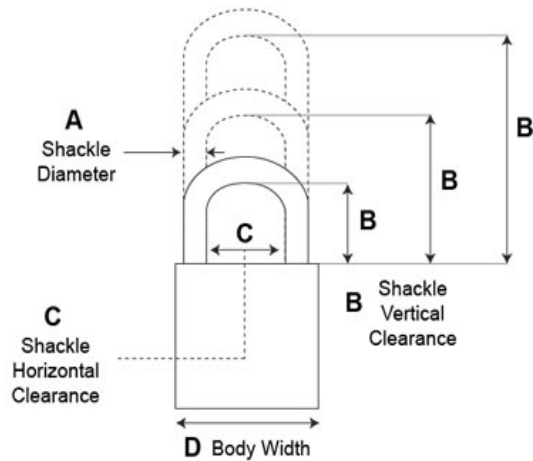

#### Model - 192

- 5 Pin Tumbler Mechanism (6 pin available)
- 38.1mm Solid Brass Body
- **Shackle:** Hardened Steel
- **Shackle Diameter:** 6.35mm
- **Vertical Clearance:** 127mm
- **Horizontal Clearance:** 20.64mm