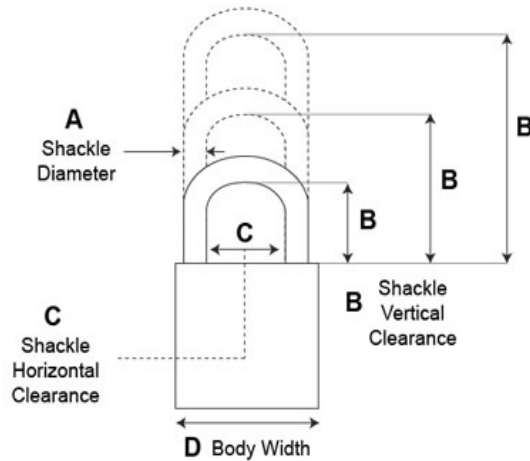

General Purpose (Classic) Padlocks, Series 1

Model - 1A1

- 5 Pin Tumbler Mechanism (6 pin available)
- 38.1mm Solid Brass Body
- **Shackle:** Brass
- **Shackle Diameter:** 6.35mm
- **Vertical Clearance:** 152.4mm
- **Horizontal Clearance:** 20.64mm