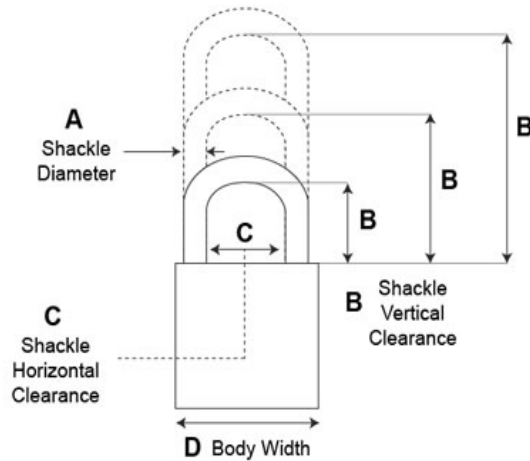

General Purpose (Classic) Padlocks, Series 1

Model - 1A1

- 5 Pin Tumbler Mechanism
- 1-1/2" Solid Brass Body
- **Shackle:** Brass
- **Shackle Diameter:** 1/4"
- **Vertical Clearance:** 6"
- **Horizontal Clearance:** 13/16"