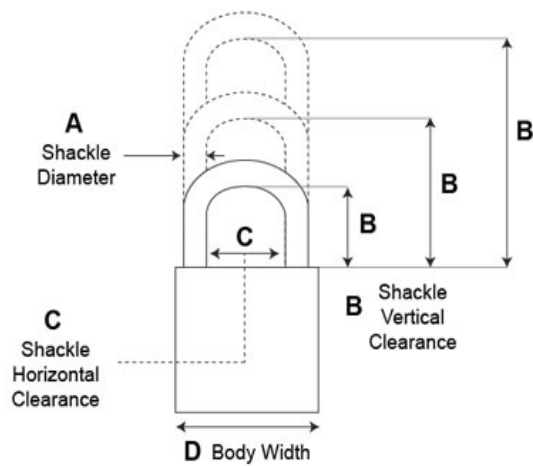

General Purpose (Classic) Padlocks, Series 1

Model - 1B1

- 5 Pin Tumbler Mechanism (6 pin available)
- 38.1mm Solid Brass Body
- **Shackle:** Brass
- **Shackle Diameter:** 6.35mm
- **Vertical Clearance:** 203.2mm
- **Horizontal Clearance:** 20.64mm