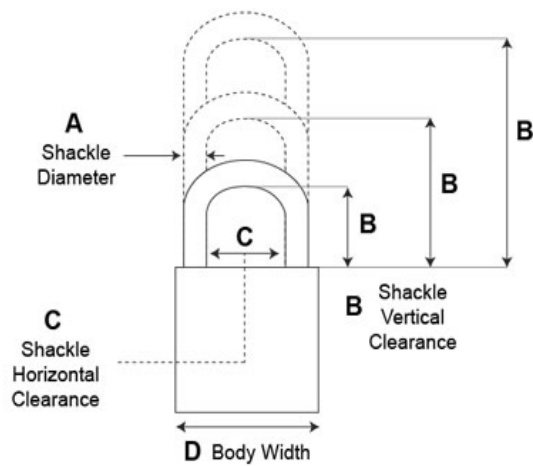

#### Model - 1B1

- 5 Pin Tumbler Mechanism
- 1-1/2" Solid Brass Body
- **Shackle:** Brass
- **Shackle Diameter:** 1/4"
- **Vertical Clearance:** 8"
- **Horizontal Clearance:** 13/16"