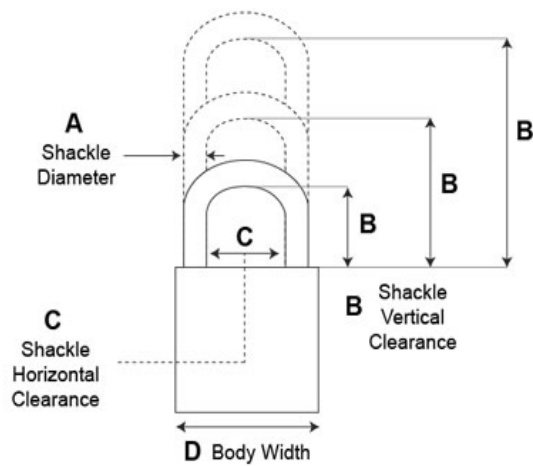

General Purpose (Classic) Padlocks, Series 1

Model - 1B2

- 5 Pin Tumbler Mechanism (6 pin available)
- 38.1mm Solid Brass Body
- **Shackle:** Hardened Steel
- **Shackle Diameter:** 6.35mm
- **Vertical Clearance:** 203.2mm
- **Horizontal Clearance:** 20.64mm