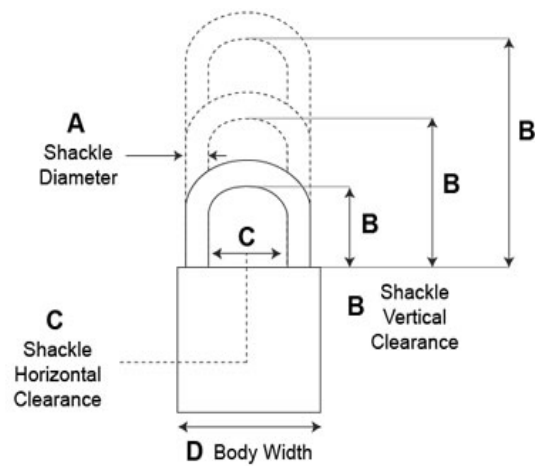

### Model - 1B2

- 5 Pin Tumbler Mechanism
- 1-1/2" Solid Brass Body
- **Shackle:** Hardened Steel
- **Shackle Diameter:** 1/4"
- **Vertical Clearance:** 8"
- **Horizontal Clearance:** 13/16"