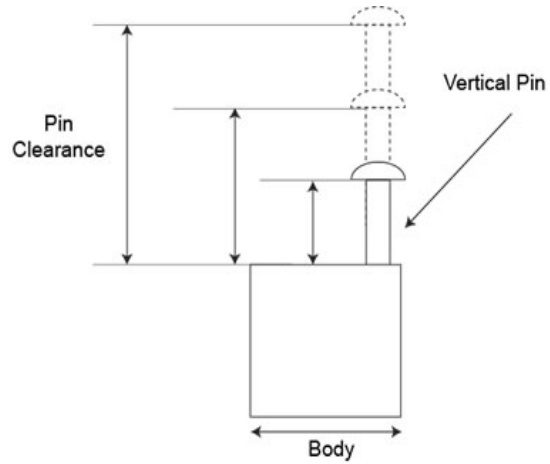

General Purpose (Classic) Padlocks, Series 4

Model - 402

- 5 Pin Tumbler Mechanism
- 1-1/2" Solid Brass Body
- Steel Pin
- **Pin Diameter:** 3/8"
- **Pin Clearance:** 5/8"
- **Hole Diameter:** 3/8"

Wilson Bohannon Lock Company