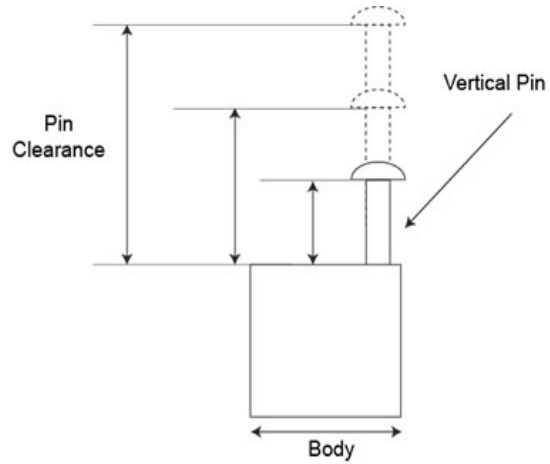

### Model - 412

- 5 Pin Tumbler Mechanism
- 1-1/2" Solid Brass Body
- Steel Pin
- **Pin Diameter:** 3/8"
- **Pin Clearance:** 7/8"
- **Hole Diameter:** 3/8"