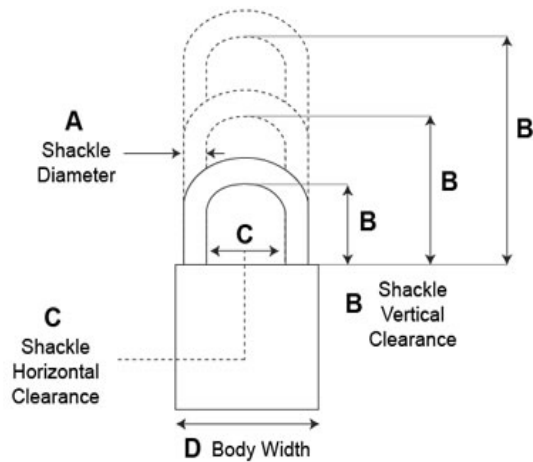

General Purpose (Classic) Padlocks, Series 5

Model - 513

- 5 Pin Tumbler Mechanism
- 1-1/2" Solid Brass Body
- **Shackle:** Stainless Steel
- **Shackle Diameter:** 9/32"
- **Vertical Clearance:** 7/8"
- **Horizontal Clearance:** 25/32"