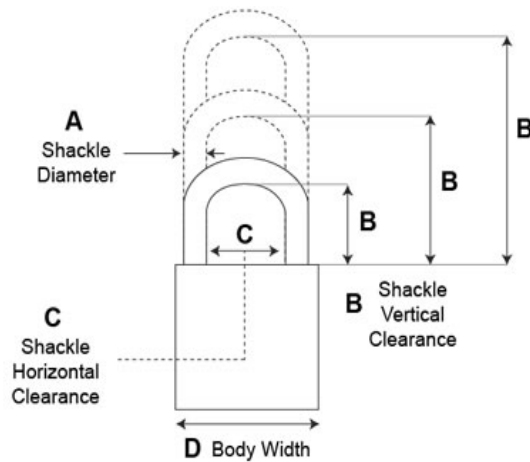

General Purpose (Classic) Padlocks, Series C

Model - C11

- 5 Pin Tumbler Mechanism (6 pin available)
- 38.10mm Solid Brass Body
- **Shackle:** Brass
- **Shackle Diameter:** 4.76mm
- **Vertical Clearance:** 22.23mm
- **Horizontal Clearance:** 19.84mm