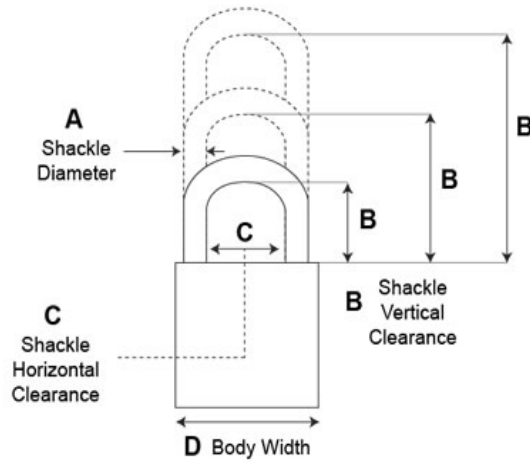

### Model - C11

- 5 Pin Tumbler Mechanism (6 pin available)
- 1-1/2" Solid Brass Body
- **Shackle:** Brass
- **Shackle Diameter:** 3/16"
- **Vertical Clearance:** 7/8"
- **Horizontal Clearance:** 25/32"