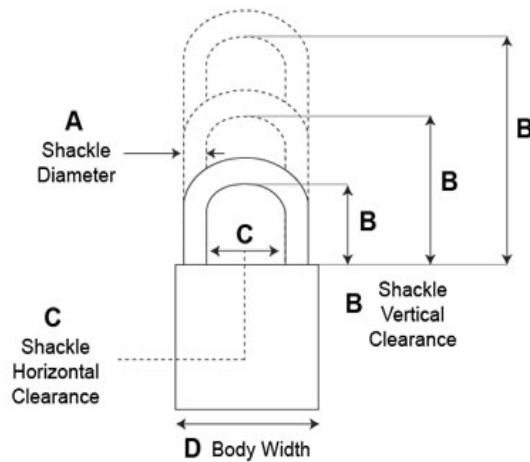

General Purpose (Classic) Padlocks, Series C

Model - C21

- 5 Pin Tumbler Mechanism (6 pin available)
- 38.10mm Solid Brass Body
- **Shackle:** Brass
- **Shackle Diameter:** 4.76mm
- **Vertical Clearance:** 25.4mm
- **Horizontal Clearance:** 19.84mm