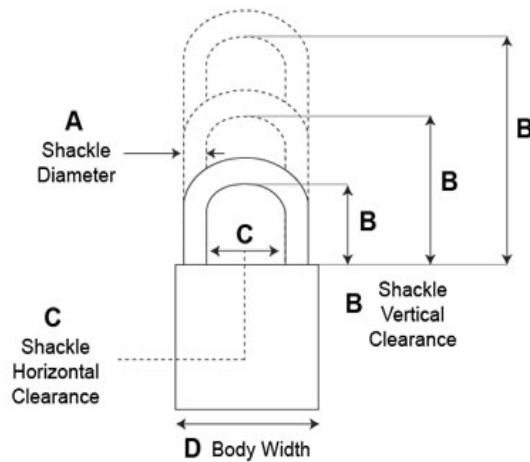

General Purpose (Classic) Padlocks, Series C

Model - C21

- 5 Pin Tumbler Mechanism (6 pin available)
- 1-1/2" Solid Brass Body
- **Shackle:** Brass
- **Shackle Diameter:** 3/16"
- **Vertical Clearance:** 1"
- **Horizontal Clearance:** 25/32"