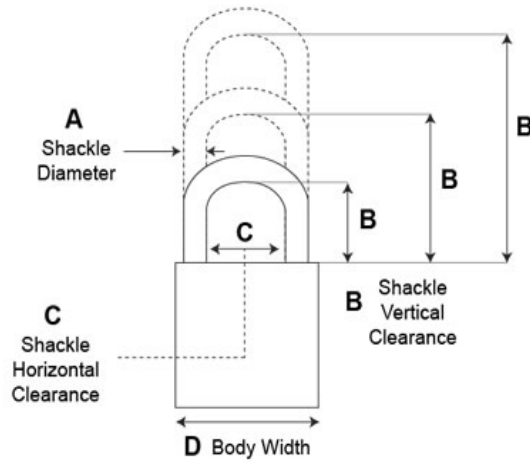

General Purpose (Classic) Padlocks, Series C

Model - C61

- 5 Pin Tumbler Mechanism (6 pin available)
- 1-1/2" Solid Brass Body
- **Shackle:** Brass
- **Shackle Diameter:** 3/16"
- **Vertical Clearance:** 2"
- **Horizontal Clearance:** 25/32"