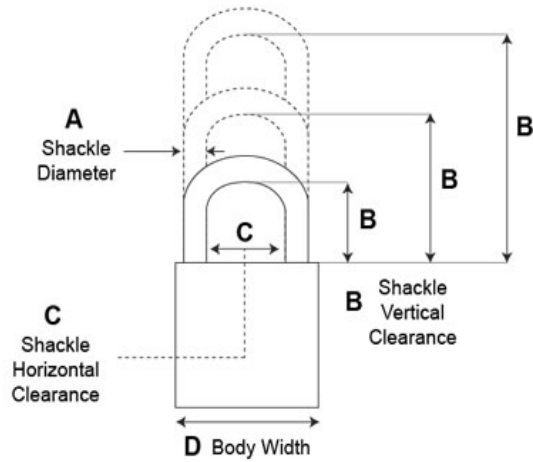

Interchangeable Core Padlocks, Series 84

Model - 8411

- 6-7 Pin Removable Core Mechanism
- 1-3/4" Solid Brass Body
- **Shackle:** Brass
- **Shackle Diameter:** 9/32"
- **Vertical Clearance:** 1-1/8"
- **Horizontal Clearance:** 25/32"