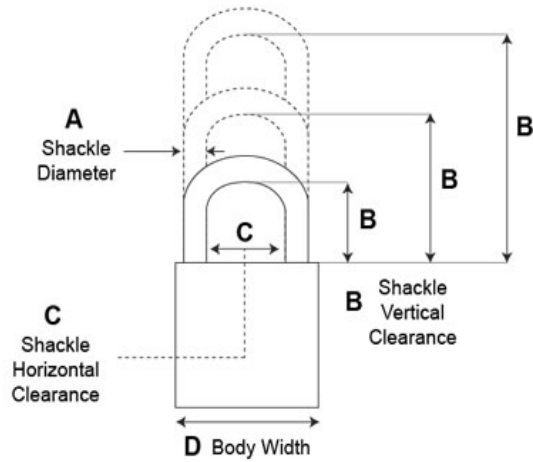

Interchangeable Core Padlocks, Series 84

Model - 8412

- 6-7 Pin Removable Core Mechanism
- 44.45mm Solid Brass Body
- **Shackle:** Hardened Steel
- **Shackle Diameter:** 7.14mm
- **Vertical Clearance:** 28.58mm
- **Horizontal Clearance:** 19.84mm