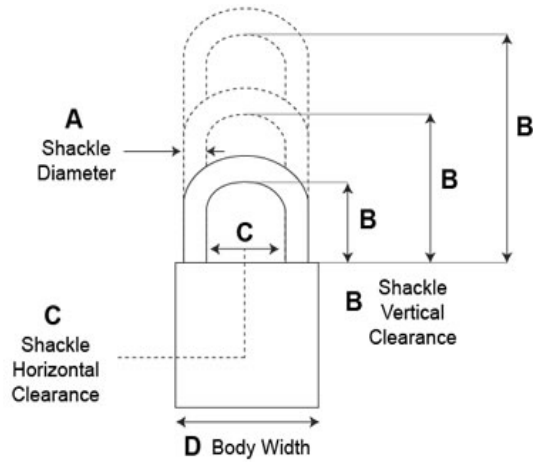

## Interchangeable Core Padlocks, Series 84

### Model - 8412

- 6-7 Pin Removable Core Mechanism
- 1-3/4" Solid Brass Body
- **Shackle:** Hardened Steel
- **Shackle Diameter:** 9/32"
- **Vertical Clearance:** 1-1/8"
- **Horizontal Clearance:** 25/32"