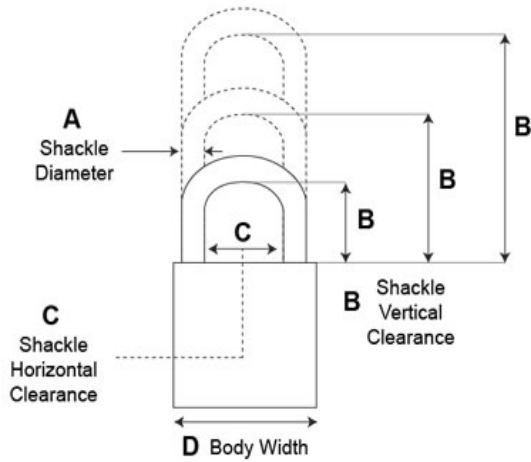

Padlocks That Stand the Test of Time

Interchangeable Core Padlocks, Series 84

Model - 8413

- 6-7 Pin Removable Core Mechanism
- 44.45mm Solid Brass Body
- **Shackle:** Stainless Steel
- **Shackle Diameter:** 7.14mm
- **Vertical Clearance:** 28.58mm
- **Horizontal Clearance:** 19.84mm