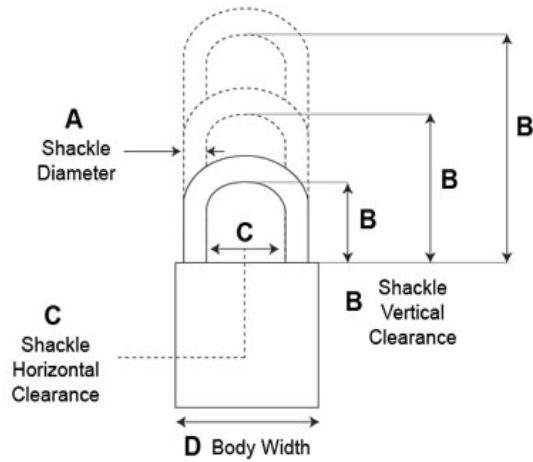

## Interchangeable Core Padlocks, Series 84

### Model - 8413

- 6-7 Pin Removable Core Mechanism
- 1-3/4" Solid Brass Body
- **Shackle:** Stainless Steel
- **Shackle Diameter:** 9/32"
- **Vertical Clearance:** 1-1/8"
- **Horizontal Clearance:** 25/32"