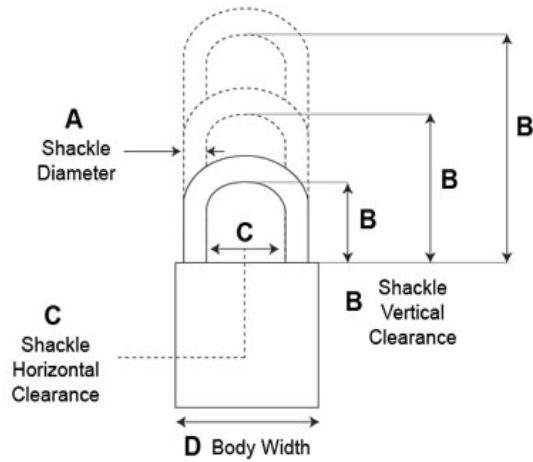

Interchangeable Core Padlocks, Series 84

Model - 8421

- 6-7 Pin Removable Core Mechanism
- 44.45mm Solid Brass Body
- **Shackle:** Brass
- **Shackle Diameter:** 7.14mm
- **Vertical Clearance:** 50.8mm
- **Horizontal Clearance:** 19.84mm