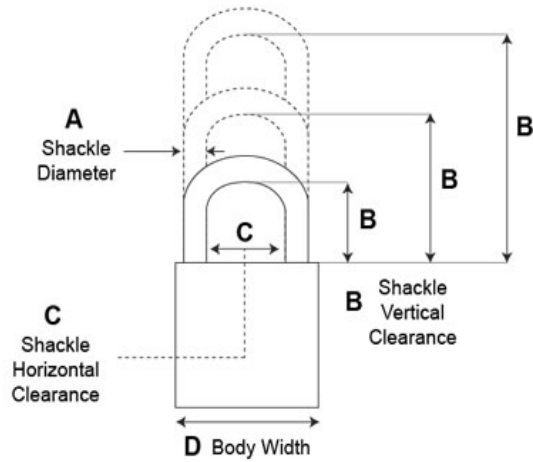

## Interchangeable Core Padlocks, Series 84

### Model - 8421

- 6-7 Pin Removable Core Mechanism
- 1-3/4" Solid Brass Body
- **Shackle:** Brass
- **Shackle Diameter:** 9/32"
- **Vertical Clearance:** 2"
- **Horizontal Clearance:** 25/32"