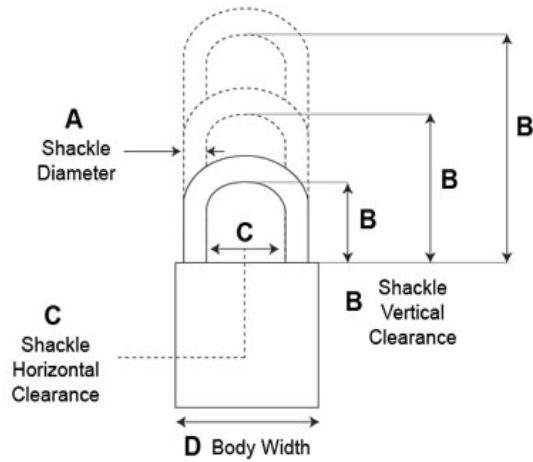

Interchangeable Core Padlocks, Series 84

Model - 8422

- 6-7 Pin Removable Core Mechanism
- 1-3/4" Solid Brass Body
- **Shackle:** Hardened Steel
- **Shackle Diameter:** 9/32"
- **Vertical Clearance:** 2"
- **Horizontal Clearance:** 25/32"