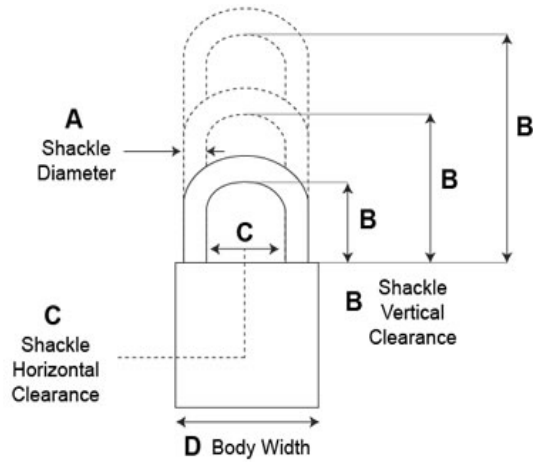

Interchangeable Core Padlocks, Series 84

Model - 8423

- 6-7 Pin Removable Core Mechanism
- 44.45mm Solid Brass Body
- **Shackle:** Stainless Steel
- **Shackle Diameter:** 7.14mm
- **Vertical Clearance:** 50.8mm
- **Horizontal Clearance:** 19.84mm