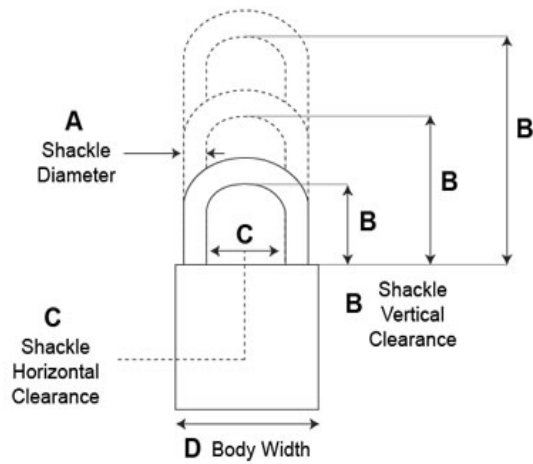

Interchangeable Core Padlocks, Series 84

Model - 8423

- 6-7 Pin Removable Core Mechanism
- 1-3/4" Solid Brass Body
- **Shackle:** Stainless Steel
- **Shackle Diameter:** 9/32"
- **Vertical Clearance:** 2"
- **Horizontal Clearance:** 25/32"