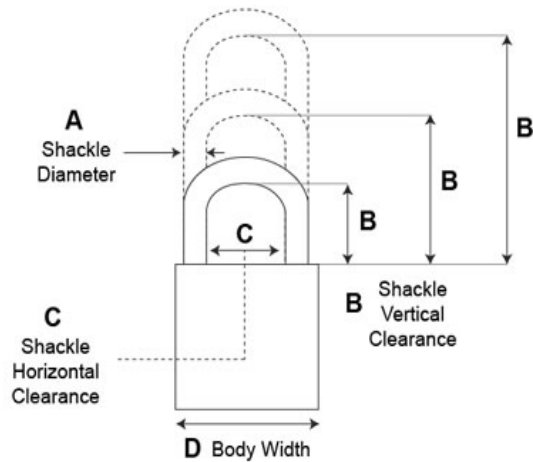

Interchangeable Core Padlocks, Series 84

Model - 8431

- 6-7 Pin Removable Core Mechanism
- 44.45mm Solid Brass Body
- **Shackle:** Brass
- **Shackle Diameter:** 7.14mm
- **Vertical Clearance:** 76.2mm
- **Horizontal Clearance:** 19.84mm