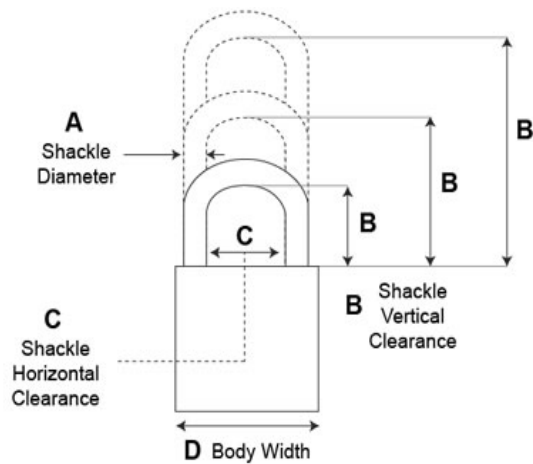

Padlocks That Stand the Test of Time

Interchangeable Core Padlocks, Series 84

Model - 8431

- 6-7 Pin Removable Core Mechanism
- 1-3/4" Solid Brass Body
- **Shackle:** Brass
- **Shackle Diameter:** 9/32"
- **Vertical Clearance:** 3"
- **Horizontal Clearance:** 25/32"