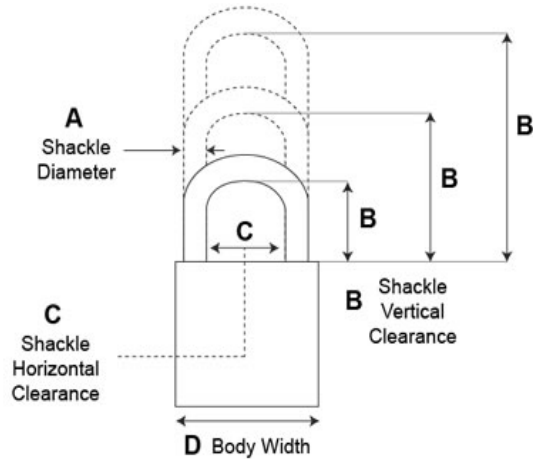

Padlocks That Stand the Test of Time

Interchangeable Core Padlocks, Series 84

Model - 8432

- 6-7 Pin Removable Core Mechanism
- 44.45mm Solid Brass Body
- **Shackle:** Hardened Steel
- **Shackle Diameter:** 7.14mm
- **Vertical Clearance:** 76.2mm
- **Horizontal Clearance:** 19.84mm