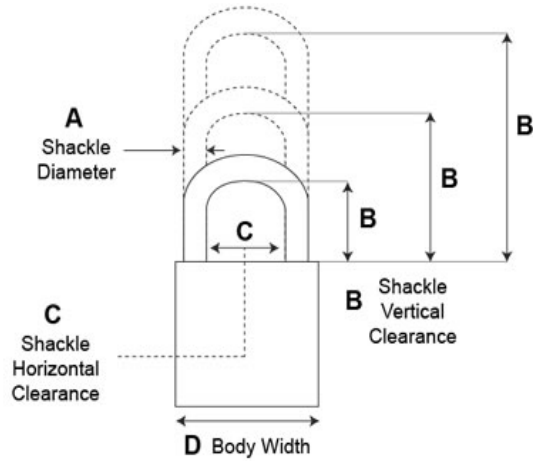

Padlocks That Stand the Test of Time

Interchangeable Core Padlocks, Series 84

Model - 8432

- 6-7 Pin Removable Core Mechanism
- 1-3/4" Solid Brass Body
- **Shackle:** Hardened Steel
- **Shackle Diameter:** 9/32"
- **Vertical Clearance:** 3"
- **Horizontal Clearance:** 25/32"