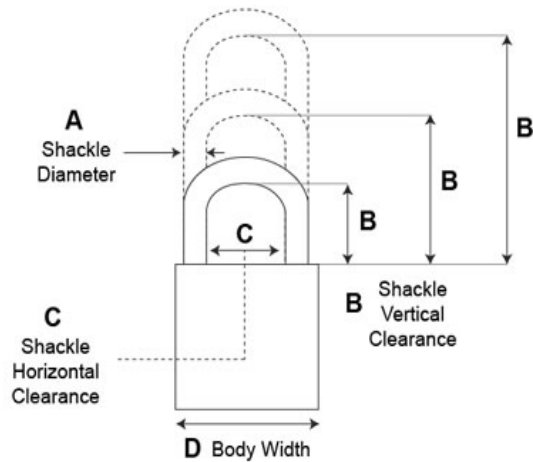

### Interchangeable Core Padlocks, Series 84

#### Model - 8433

- 6-7 Pin Removable Core Mechanism
- 44.45mm Solid Brass Body
- **Shackle:** Stainless Steel
- **Shackle Diameter:** 7.14mm
- **Vertical Clearance:** 76.2mm
- **Horizontal Clearance:** 19.84mm