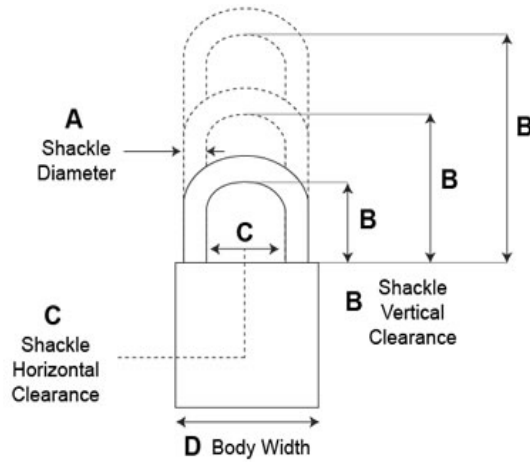

Padlocks That Stand the Test of Time

Interchangeable Core Padlocks, Series 84

Model - 84T5

- 6-7 Pin Removable Core Mechanism
- 44.45mm Solid Brass Body
- **Shackle:** Hardened Stainless Steel
- **Shackle Diameter:** 7.14mm
- **Vertical Clearance:** 19.05mm
- **Horizontal Clearance:** 19.84mm